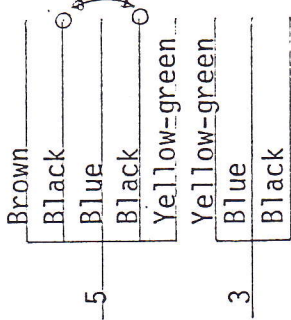

Print + Motor Connections for Cutting Device.

\*Change connections in case of false direction of rotation

terminal box of 220 V/1 phase motor.

Older type with additional print.

CREUSEN SB MOTOR