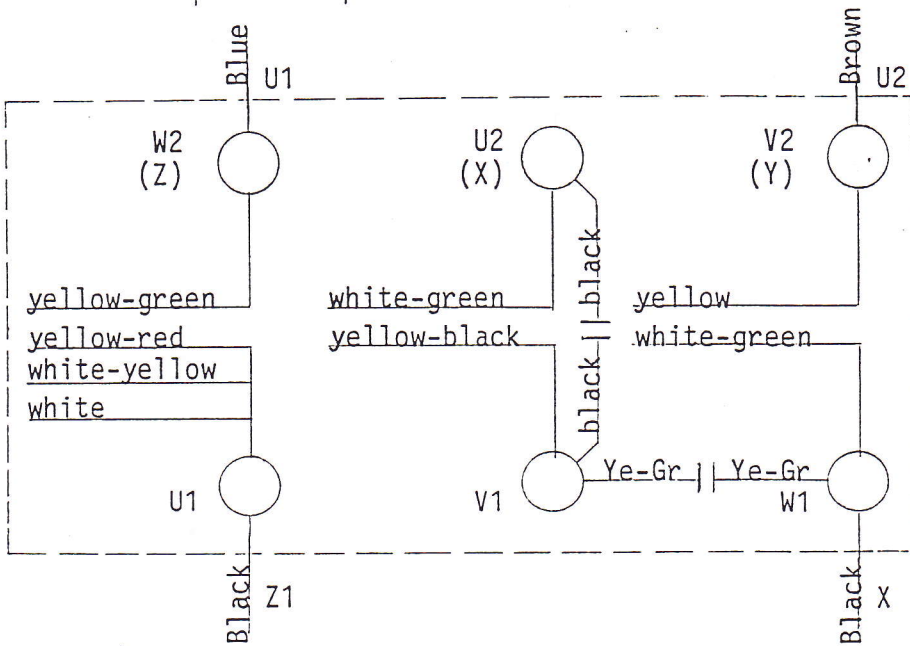

Print + Motor Connections for Cutting Device.

\*Change connections in case of false direction of rotation

terminal box of 220 V/1 phase motor.

Older type with additional print.

CREUSEN SB MOTOR