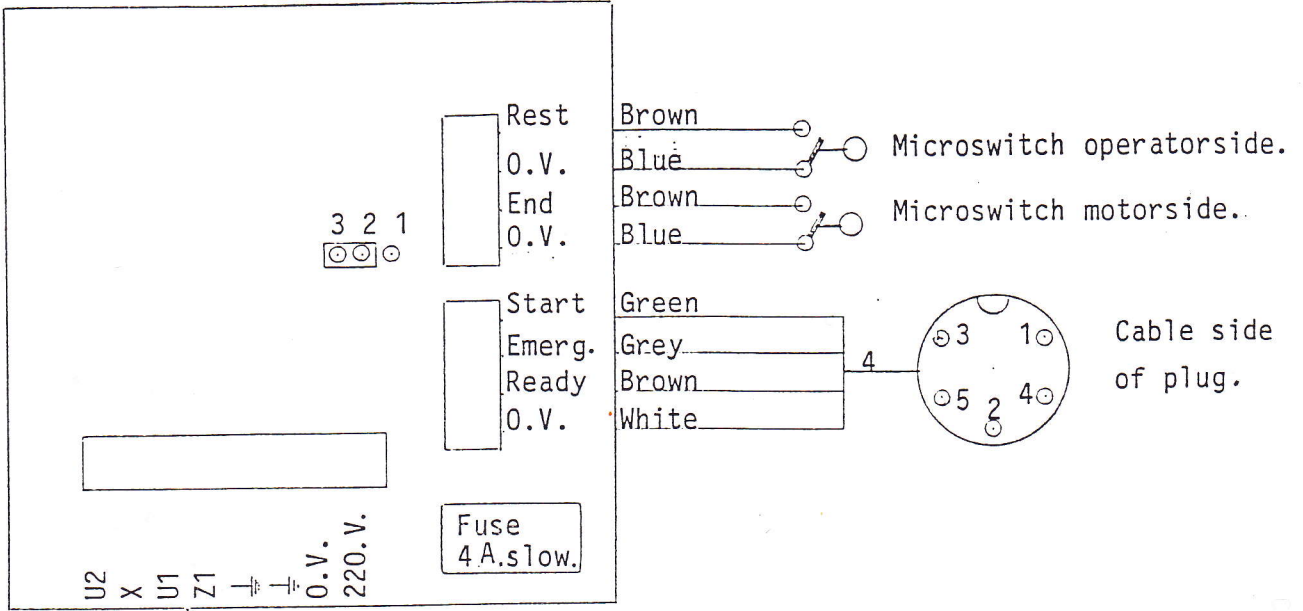

Print + Motor Connections for Cutting Device.

\*Change connections in case of false direction of rotation

terminal box of 220 V/1 phase motor.

Older type with additional print.

CREUSEN SB MOTOR