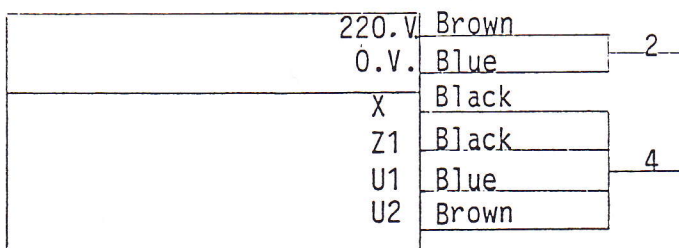

Print + Motor Connections for Cutting Device.

\*Change connections in case of false direction of rotation

terminal box of 220 V/1 phase motor.

Older type with additional print.

CREUSEN SB MOTOR